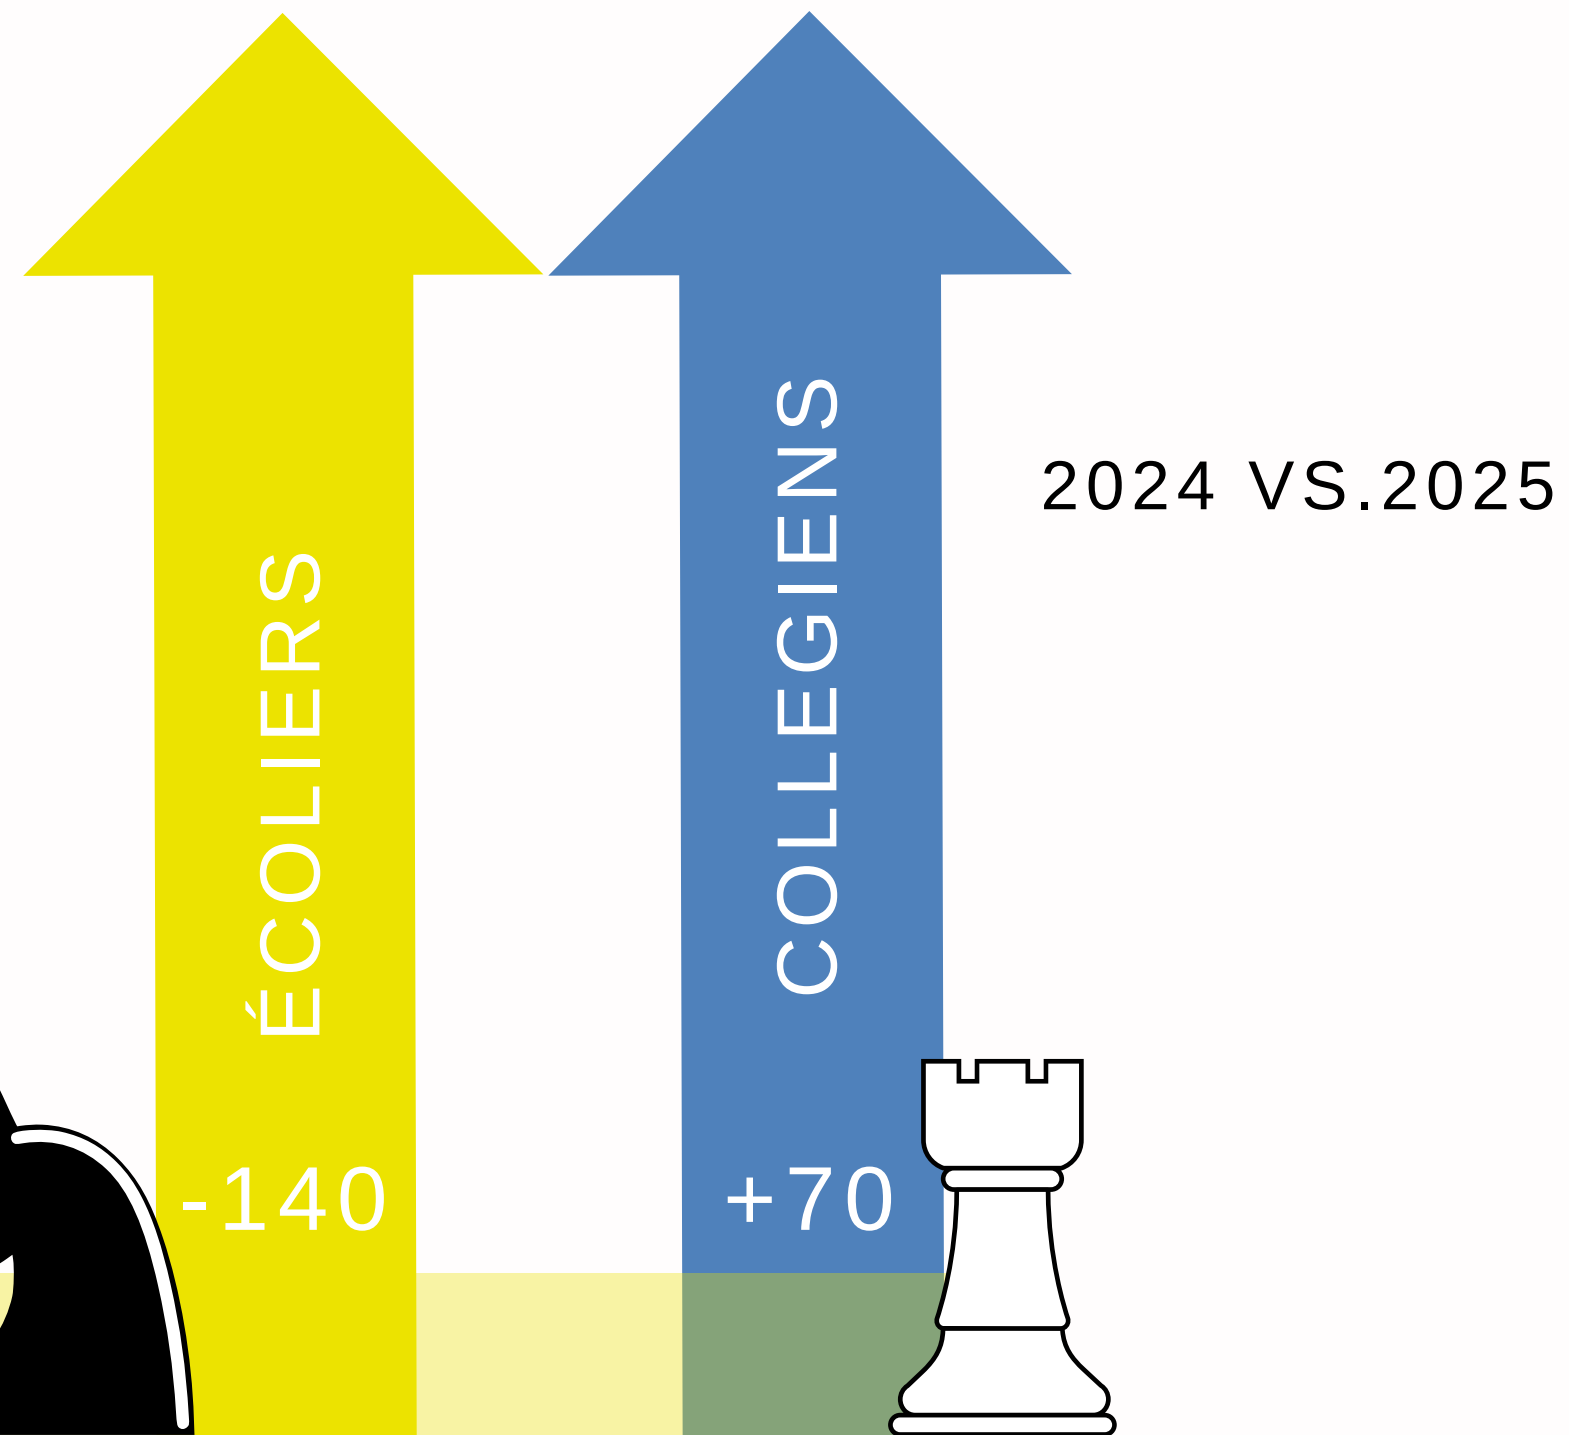

BILAN GLOBAL EVOLUTION TAUX DE PARTICIPATION ACADÉMIE DE LYON